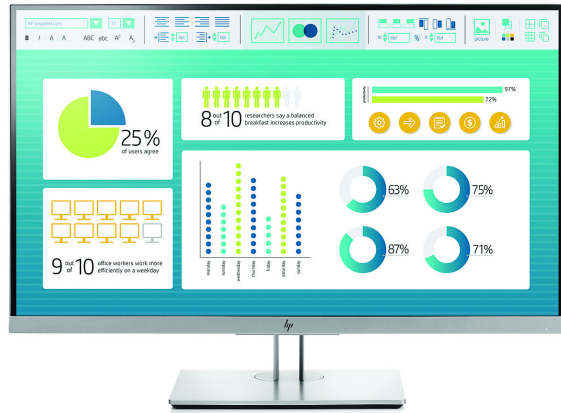

HP EliteDisplay E273 27-inch Monitor

Take your mainstream display to the edge

Style meets substance in a strikingly modern business display crafted for optimal viewing, productivity, and ergonomics. The HP EliteDisplay E273 27-inch Monitor has a 3-sided micro-edge bezel for seamless multi-display tiling and 4-way adjustability so you can comfortably power through your day.

Break the boundaries

- Expand your productivity with uninterrupted views of one screen or many with a 3-sided micro-edge bezel that supports virtually seamless arrays.¹ Get crisp visuals from any angle on the 1920 x 1080 Full HD resolution², 27 diagonal IPS screen.

Work comfortably

- Find your most comfortable, productive position with adjustable tilt, height, swivel, and up to 150 mm height adjustment settings. Use pivot rotation to customize portrait or landscape views when using multiple displays.¹